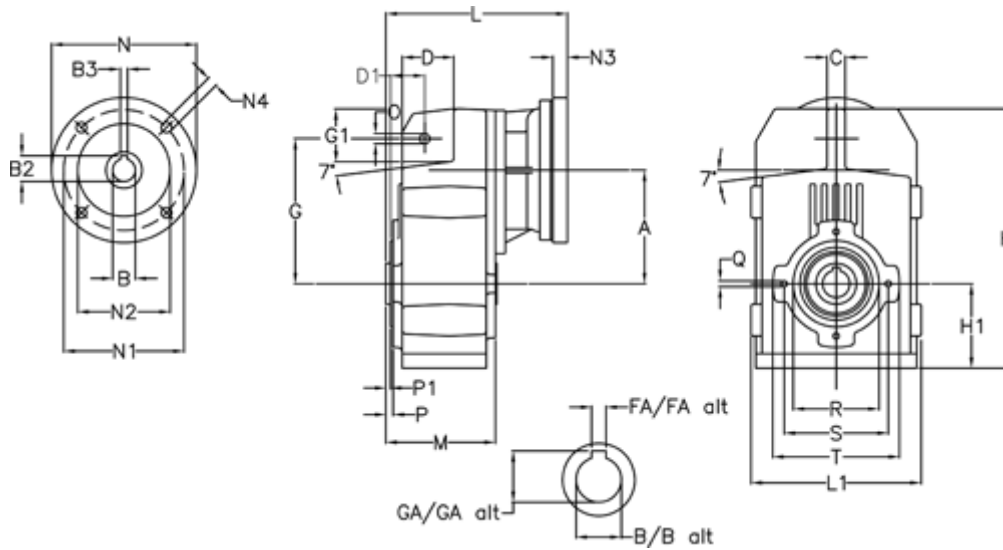

Article number: 29560203003235  
 Description: Shaft mounted gear  
 A252H35-30-P90B5

## Measures

A = 128.75	FA = 10	M = 135.5	Q = M10x14
B = 35	G = 162	N = 200	R = 110
B1 = 24	G1 = 58.0	N1 = 165	S = 130
B2 = 27.3	GA = 38.3	N2 = 130	T = 150
B3 = 8	H = 290.5	N4 = M10x20	
C = 20	H1 = 93.5	O = 13	
D = 57.0	L = 232.5	P = 6.0	
D1 = 43.5	L1 = 188	P1 = 3.5	